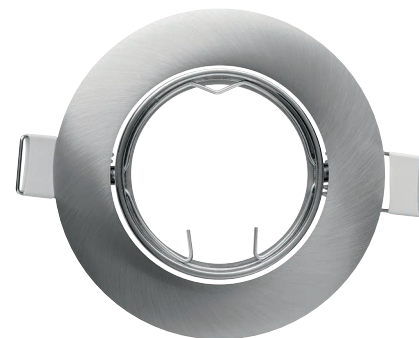

## ACS TRIM RING

Accessory compact

### Product description

- Up to 30° swivel mounting rings for ceiling cutouts 68 mm and 75 mm
- Matt white / matt black / brushed nickel finishing
- Version 75 mm with optional anti-glare guard
- Spring clip pre-assembled

ACS TRIM RING SWIVEL 75mm WH LO 30°

ACS TRIM RING SWIVEL 75mm BK 30°

ACS TRIM RING SWIVEL 75mm BN LO 30°

#### ACS TRIM RING

Accessory compact

ACS TRIM RING SWIVEL 68mm 30°

ACS TRIM RING SWIVEL 75mm LO 30°

ACS TRIM RING SWIVEL 75mm 30°