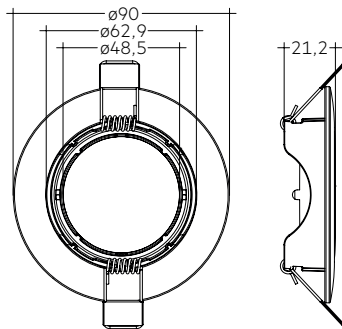

### Product description

- Up to 30° swivel mounting rings for ceiling cutouts 68 mm and 75 mm
- Matt white / matt black / brushed nickel finishing
- Version 75 mm with optional anti-glare guard
- Spring clip pre-assembled

ACS TRIM RING SWIVEL 75mm WH LO 30°

ACS TRIM RING SWIVEL 75mm BK 30°

ACS TRIM RING SWIVEL 75mm BN LO 30°

#### ACS TRIM RING

Accessory compact

ACS TRIM RING SWIVEL 68mm 30°

ACS TRIM RING SWIVEL 75mm LO 30°

ACS TRIM RING SWIVEL 75mm 30°

#### Ordering data

| Type                                | Article number | Colour | Ceiling cutout | Packaging carton | Weight per pc. |
|-------------------------------------|----------------|--------|----------------|------------------|----------------|
| ACS TRIM RING SWIVEL 68mm WH 30°    | 28002184       | White  | ø 68 mm        | 90 pc(s).        | 0.072 kg       |
| ACS TRIM RING SWIVEL 68mm BK 30°    | 28002185       | Black  | ø 68 mm        | 90 pc(s).        | 0.072 kg       |
| ACS TRIM RING SWIVEL 68mm BN 30°    | 28002186       | Chrome | ø 68 mm        | 90 pc(s).        | 0.072 kg       |
| ACS TRIM RING SWIVEL 75mm WH LO 30° | 28002181       | White  | ø 75 mm        | 90 pc(s).        | 0.073 kg       |
| ACS TRIM RING SWIVEL 75mm BK LO 30° | 28002182       | Black  | ø 75 mm        | 90 pc(s).        | 0.073 kg       |
| ACS TRIM RING SWIVEL 75mm BN LO 30° | 28002183       | Chrome | ø 75 mm        | 90 pc(s).        | 0.073 kg       |
| ACS TRIM RING SWIVEL 75mm WH 30°    | 28002187       | White  | ø 75 mm        | 90 pc(s).        | 0.100 kg       |
| ACS TRIM RING SWIVEL 75mm BK 30°    | 28002188       | Black  | ø 75 mm        | 90 pc(s).        | 0.100 kg       |