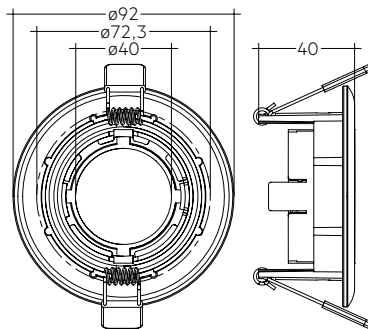

### Product description

- Up to 30° swivel mounting rings for ceiling cutouts 68 mm and 75 mm
- Matt white / matt black / brushed nickel finishing
- Version 75 mm with optional anti-glare guard
- Spring clip pre-assembled

ACS TRIM RING SWIVEL 75mm WH LO 30°

ACS TRIM RING SWIVEL 75mm BK 30°

ACS TRIM RING SWIVEL 75mm BN LO 30°

#### ACS TRIM RING

Accessory compact

ACS TRIM RING SWIVEL 68mm 30°

ACS TRIM RING SWIVEL 75mm LO 30°

ACS TRIM RING SWIVEL 75mm 30°

#### Ordering data

| Type                                | Article number | Colour | Ceiling cutout | Packaging carton | Weight per pc. |
|-------------------------------------|----------------|--------|----------------|------------------|----------------|
| ACS TRIM RING SWIVEL 68mm WH 30°    | 28002184       | White  | ø 68 mm        | 90 pc(s).        | 0.072 kg       |
| ACS TRIM RING SWIVEL 68mm BK 30°    | 28002185       | Black  | ø 68 mm        | 90 pc(s).        | 0.072 kg       |
| ACS TRIM RING SWIVEL 68mm BN 30°    | 28002186       | Chrome | ø 68 mm        | 90 pc(s).        | 0.072 kg       |
| ACS TRIM RING SWIVEL 75mm WH LO 30° | 28002181       | White  | ø 75 mm        | 90 pc(s).        | 0.073 kg       |
| ACS TRIM RING SWIVEL 75mm BK LO 30° | 28002182       | Black  | ø 75 mm        | 90 pc(s).        | 0.073 kg       |
| ACS TRIM RING SWIVEL 75mm BN LO 30° | 28002183       | Chrome | ø 75 mm        | 90 pc(s).        | 0.073 kg       |
| ACS TRIM RING SWIVEL 75mm WH 30°    | 28002187       | White  | ø 75 mm        | 90 pc(s).        | 0.100 kg       |
| ACS TRIM RING SWIVEL 75mm BK 30°    | 28002188       | Black  | ø 75 mm        | 90 pc(s).        | 0.100 kg       |