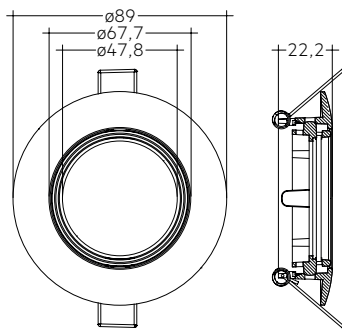

### Product description

- Up to 30° swivel mounting rings for ceiling cutouts 68 mm and 75 mm
- Matt white / matt black / brushed nickel finishing
- Version 75 mm with optional anti-glare guard
- Spring clip pre-assembled

ACS TRIM RING SWIVEL 75mm WH LO 30°

ACS TRIM RING SWIVEL 75mm BK 30°

ACS TRIM RING SWIVEL 75mm BN LO 30°

#### ACS TRIM RING

Accessory compact

ACS TRIM RING SWIVEL 68mm 30°

ACS TRIM RING SWIVEL 75mm LO 30°

ACS TRIM RING SWIVEL 75mm 30°

#### Ordering data

| Type                                | Article number | Colour | Ceiling cutout | Packaging carton | Weight per pc. |
|-------------------------------------|----------------|--------|----------------|------------------|----------------|
| ACS TRIM RING SWIVEL 68mm WH 30°    | 28002184       | White  | ø 68 mm        | 90 pc(s).        | 0.072 kg       |
| ACS TRIM RING SWIVEL 68mm BK 30°    | 28002185       | Black  | ø 68 mm        | 90 pc(s).        | 0.072 kg       |
| ACS TRIM RING SWIVEL 68mm BN 30°    | 28002186       | Chrome | ø 68 mm        | 90 pc(s).        | 0.072 kg       |
| ACS TRIM RING SWIVEL 75mm WH LO 30° | 28002181       | White  | ø 75 mm        | 90 pc(s).        | 0.073 kg       |
| ACS TRIM RING SWIVEL 75mm BK LO 30° | 28002182       | Black  | ø 75 mm        | 90 pc(s).        | 0.073 kg       |
| ACS TRIM RING SWIVEL 75mm BN LO 30° | 28002183       | Chrome | ø 75 mm        | 90 pc(s).        | 0.073 kg       |
| ACS TRIM RING SWIVEL 75mm WH 30°    | 28002187       | White  | ø 75 mm        | 90 pc(s).        | 0.100 kg       |
| ACS TRIM RING SWIVEL 75mm BK 30°    | 28002188       | Black  | ø 75 mm        | 90 pc(s).        | 0.100 kg       |